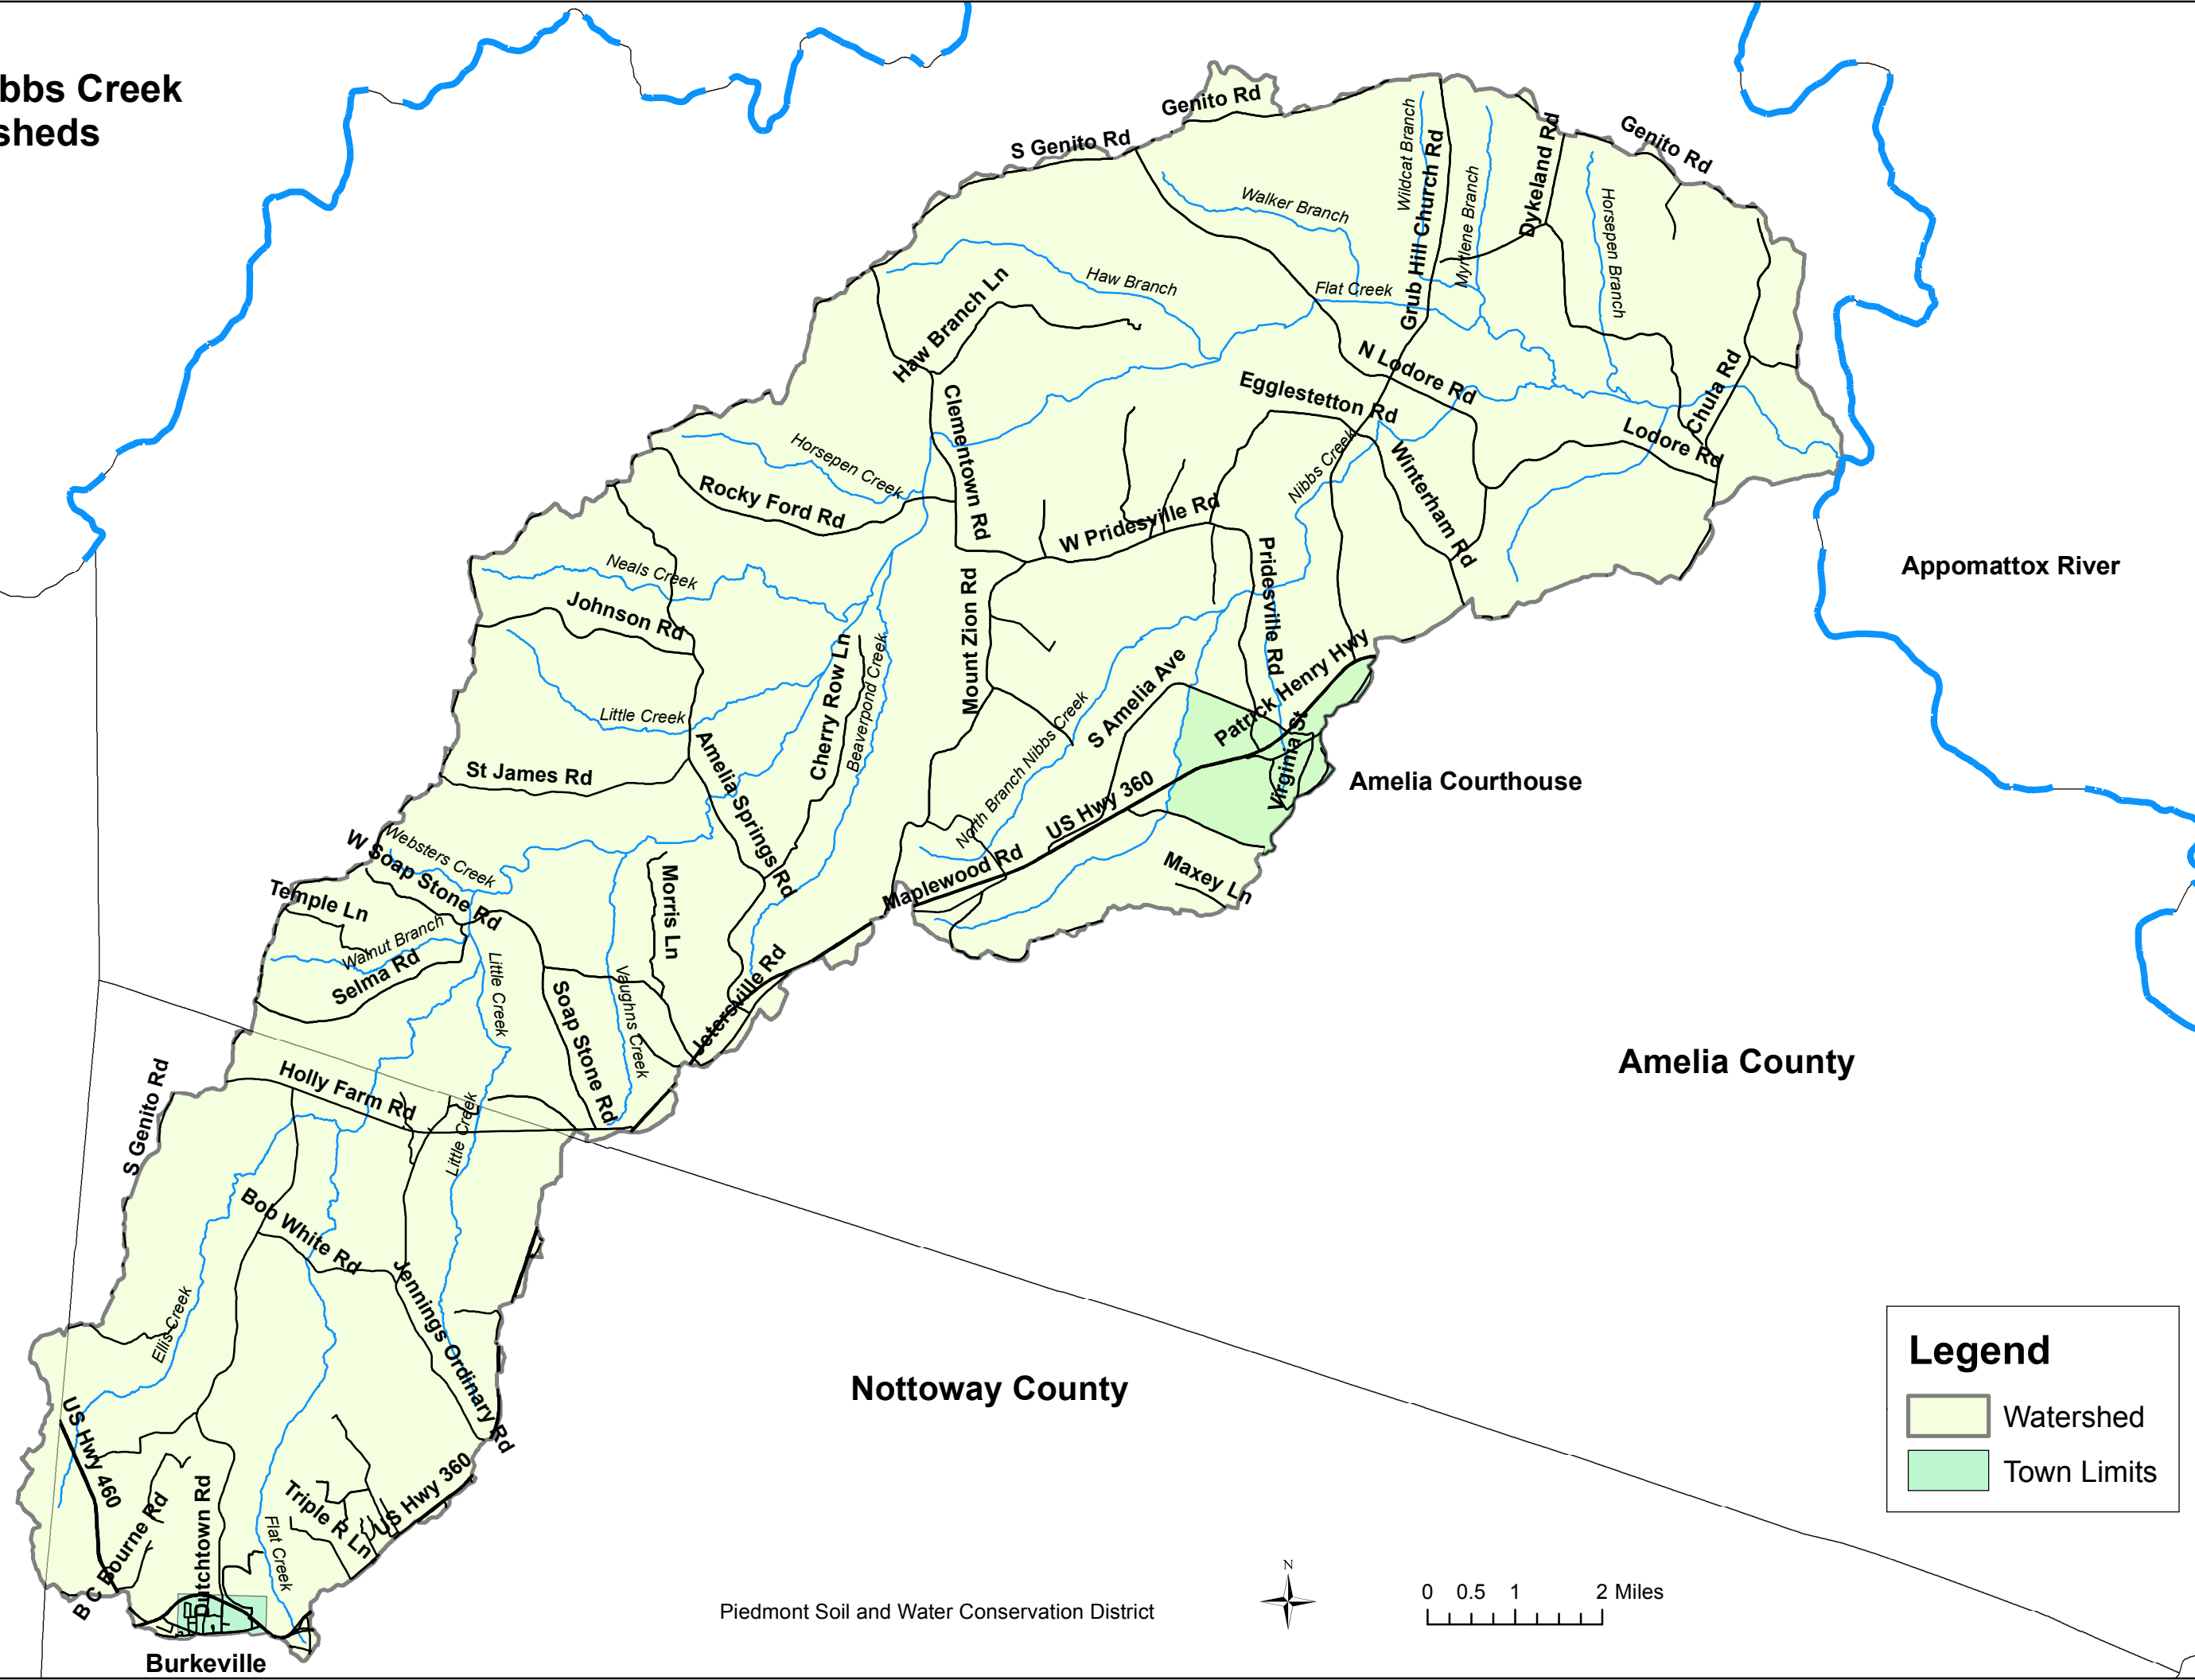

# Flat and Nibbs Creek Watersheds

**Legend**

- Watershed
- Town Limits

Piedmont Soil and Water Conservation District

Burkeville

Amelia County

Nottoway County

Appomattox River

Amelia Courthouse